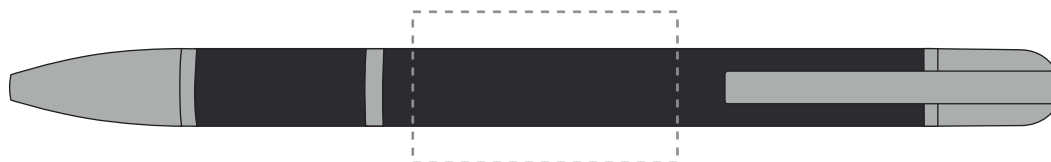

Your Ref:

Quantity:

Product Code: TPC710702

Our Ref:

Version: 1

Product Colour: BLACK

PRINTING CONCERNS:

** Please note, chrome finish will increase line thickness so small details may/will merge **

We stock this item in the following colours

**PANTONE REFERENCE(S)**

● Engraving

ARTWORK SCALE 100%

ARTWORK SCALE 100%

Rotary Engrave Area:

35mm x 20mm

Product Image for visualisation
- colours may vary

The dashed line is to demonstrate print area and will not appear on your printed item

PLEASE NOTE:

- All colours including print and product are for visual purposes only and should not be regarded as the actual colour of the product and print.
- Some products may vary from batch to batch and may differ from previous orders.
- The colour and texture of a product can also have an effect on the final print colour.
- By approving this order we accept that you understand these terms.